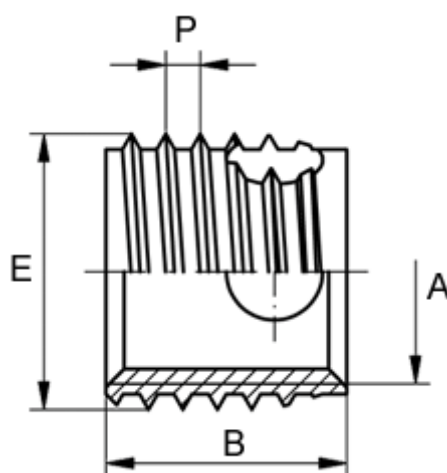

Article number: 12348000080500
Description: KLEE-coil 348 000 080.500
M 8 St. steel 1.4305

Measures

Female thread A	= M8
Length B	= 14
Male thread E	= 10.0
Min hole depth blind hole	= 17
Pre-drilled max	= 9.6
Pre-drilled min	= 9.4
Thread pitch P	= 1.25
Type	= 348 000 080 ...